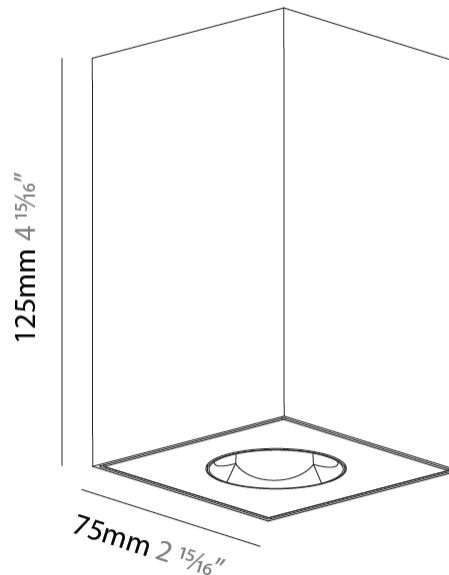

GENERAL

Series: Oiko Pro Square
Subseries: Oiko Pro Square Fixed
Partner: Prolicht
Division: Architectural
Installation: Surface
Product Type: Ceiling Surface
Mounting Location: Ceiling
Light Distribution: Downlight

PHYSICAL

Aperture Sizes - Downlights: 1"
Shape: Square
Length (mm): 75
Length (in): 2 ¹⁵/₁₆"
Width (mm): 75
Width (in): 2 ¹⁵/₁₆"
Height (mm): 125
Height (in): 4 ¹⁵/₁₆"
Weight (kg): 0.631

Fixture Finish: [SSR / BKV / CWI / CRY / HAB / UFT / ITA / RUA / FTG / MYG / LOD / PUS / FRO / FUP / KIA / POP / BLS / SPG / MEY / GOH / CHC / COM / ABZ / JAG / OBR / MOS / ROR](#)
Fixture Material: Metal

ELECTRICAL

Lamp Type: LED (Zhaga Standard)
Input Wattage (W): 12..9
Dimming: [Tri-Mode (Non-Dimming and Phase Dimming (120Vac only) and 0-10V Dimming)](#)
Driver Included: No
Driver Location: Remote
Driver Type: Constant Current - Universal
Driver Class: Class 2
Input Voltage (V): 120 - 277
Constant Current (MA): 350

LED

Color Temperature (°K): [2700 / 3000 / 3500 / 4000](#)
Max. Delivered Lumen (lm): [1293 / 1289 / 1350 / 1362](#)
Nominal Lumen (lm): [1473 / 1468 / 1538 / 1552](#)
CRI: >90 CRI
Lamp Life (hrs): 50000

OPTICAL

Reflector°: 50
Adjustability: Fixed

RATINGS AND CERTIFICATIONS

Certified By: Certified for North American Standards
IP rating: IP20