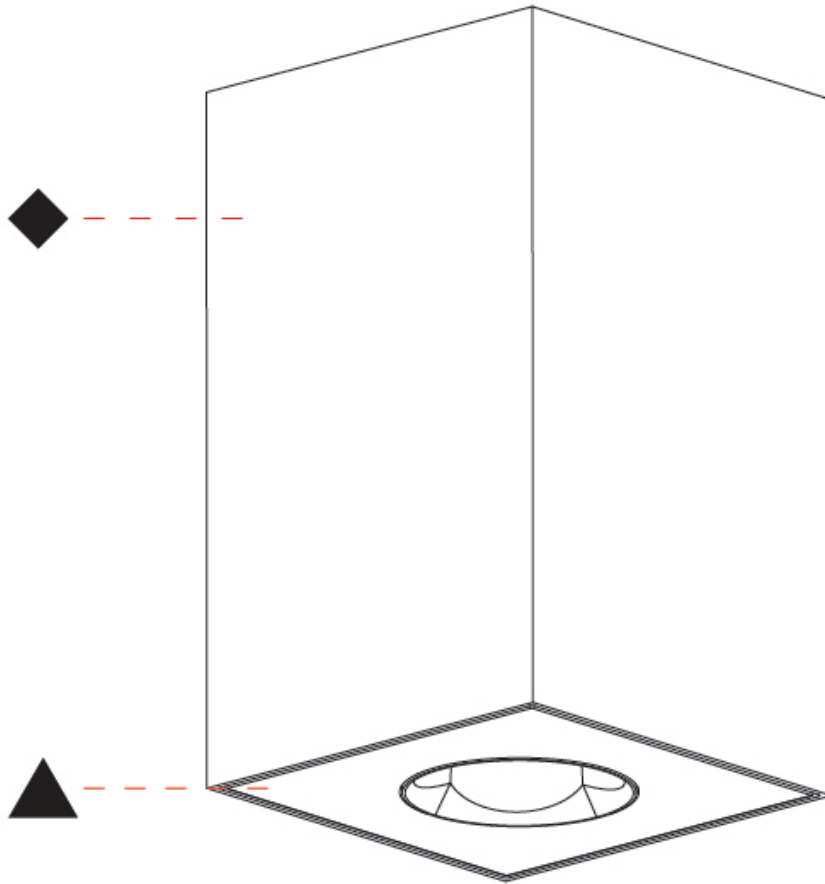

OIKO PRO SQUARE FIXED SURFACE

A3D237-

PROJECT _____

TYPE _____

SPECIFIER _____

QUANTITY _____

DATE _____